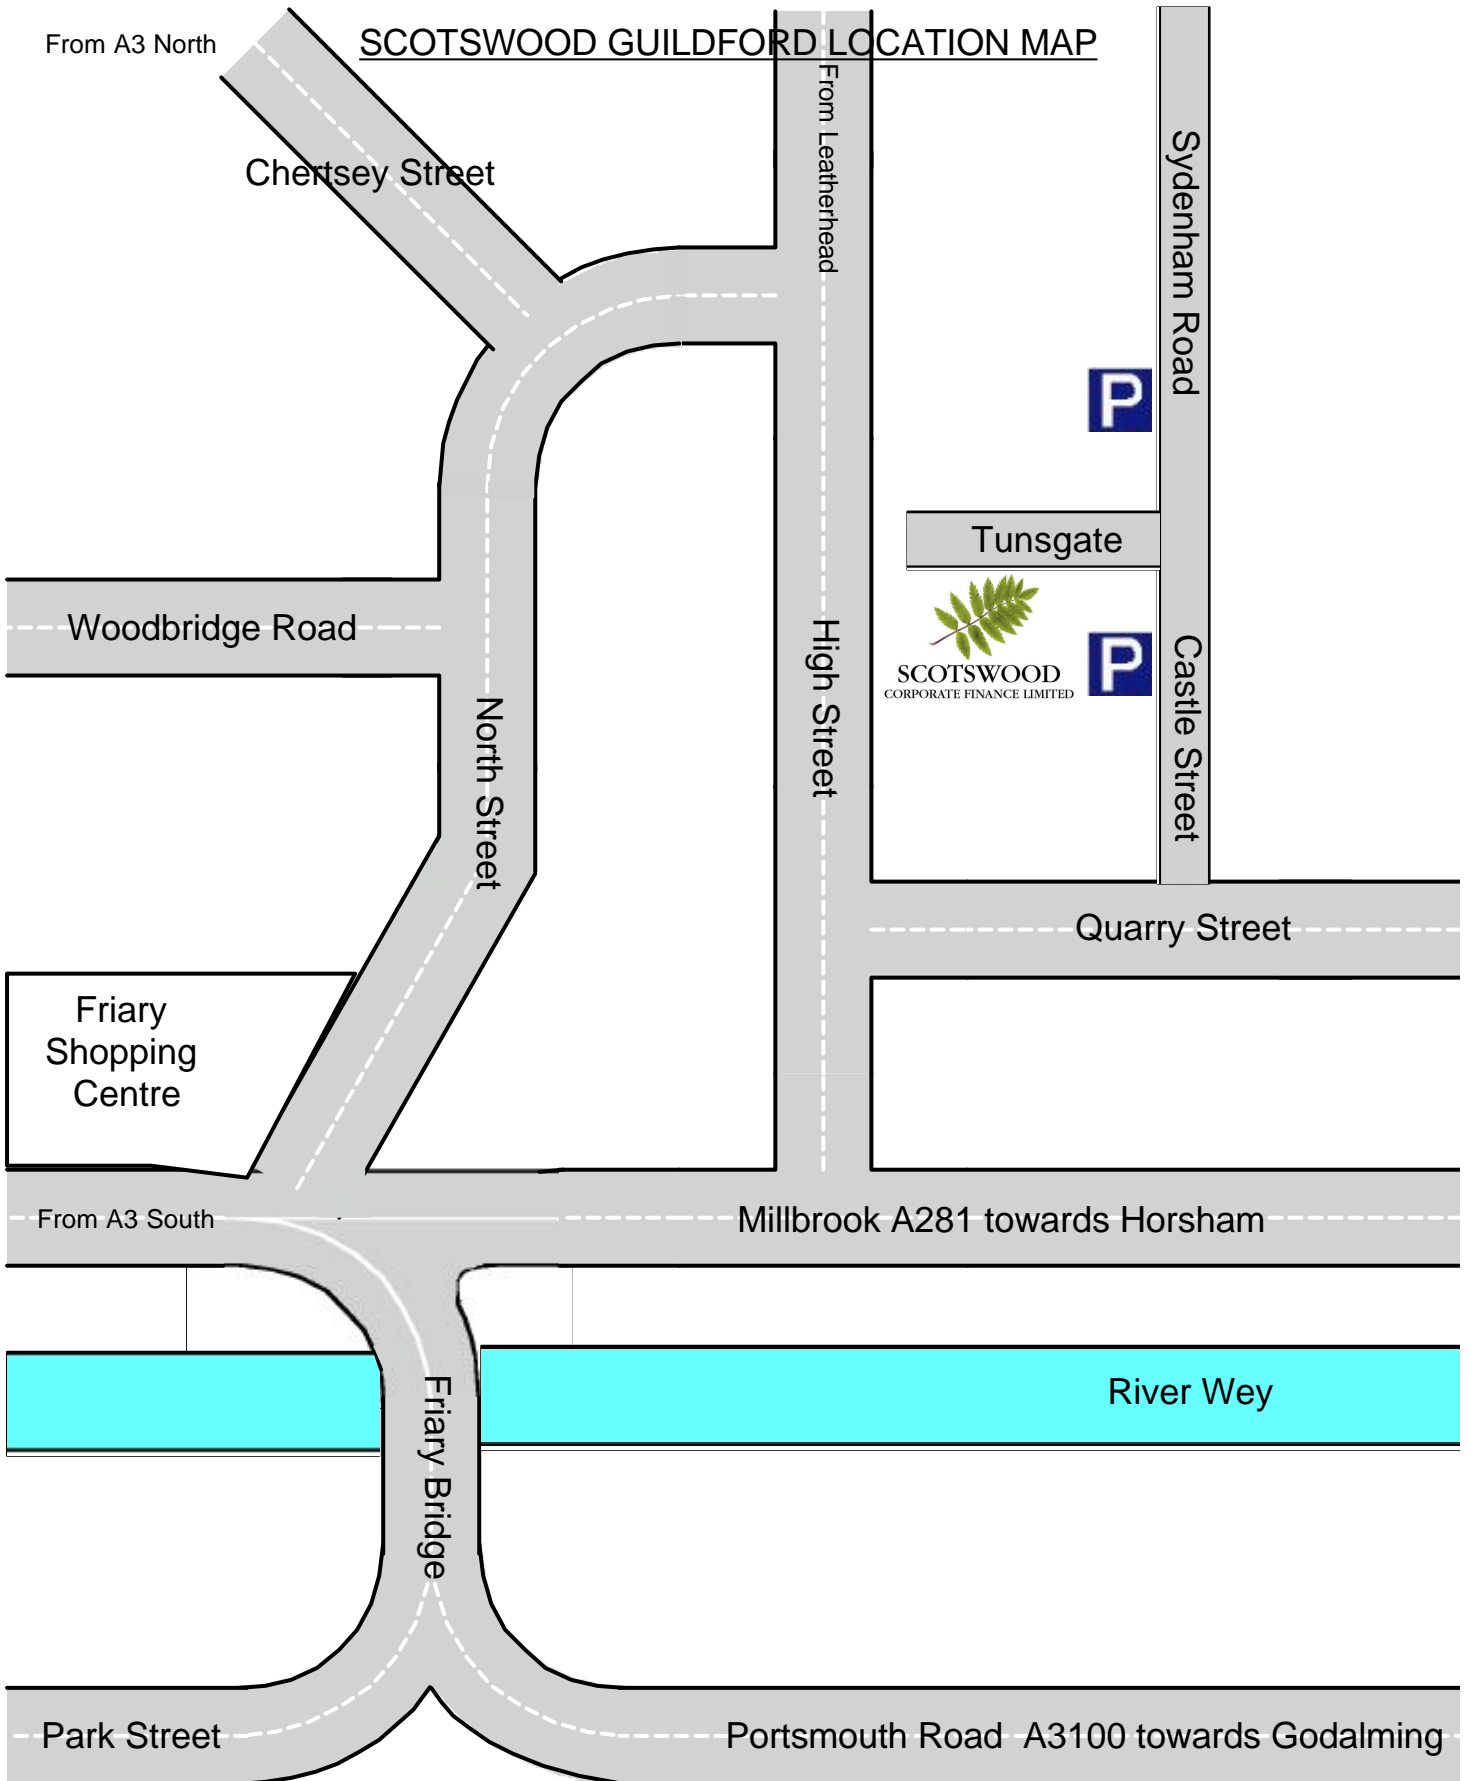

# SCOTSWOOD GUILDFORD LOCATION MAP

Scotswood Corporate Finance Limited  
Tungate Square, 98-110 High Street, Guildford, GU1 3HE  
Tel: 0845 450 1193  
Fax: 0845 450 1193

Scotswood is located above the Tunsgate shopping centre. The entrance to the offices is located near the High Street immediately next to the Clarks shoe shop. Please press the fourth buzzer for entry.