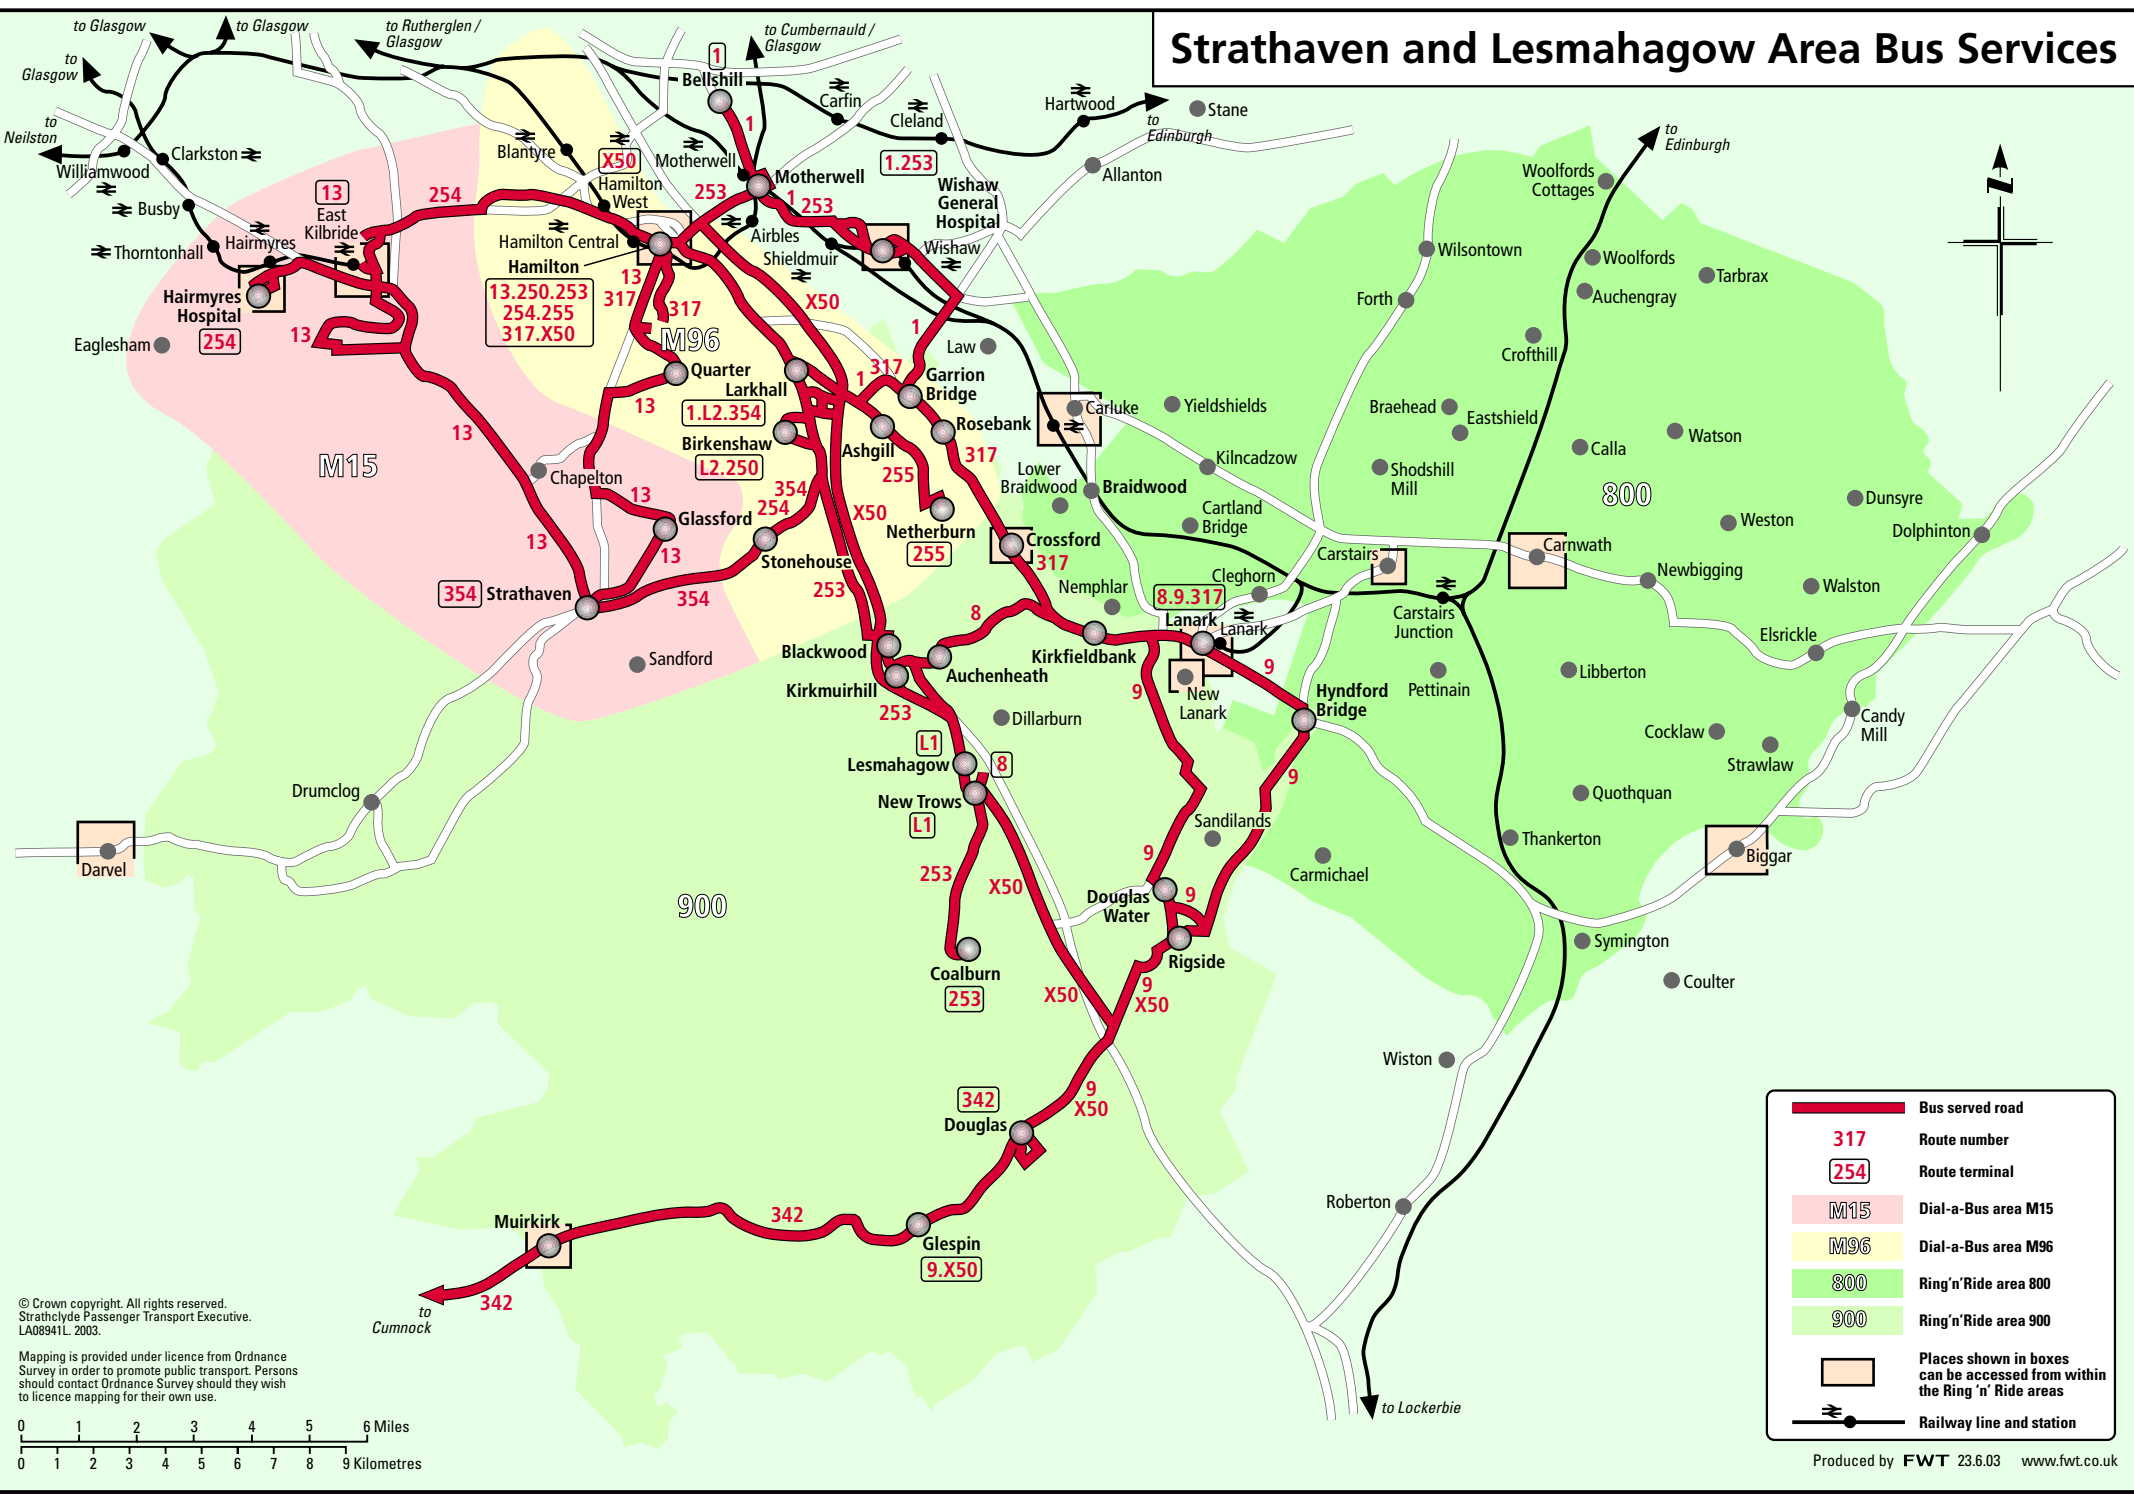

Strathaven and Lesmahagow Area Bus Services

	Bus served road
317	Route number
254	Route terminal
M15	Dial-a-Bus area M15
M96	Dial-a-Bus area M96
800	Ring 'n' Ride area 800
900	Ring 'n' Ride area 900
	Places shown in boxes can be accessed from within the Ring 'n' Ride areas
	Railway line and station